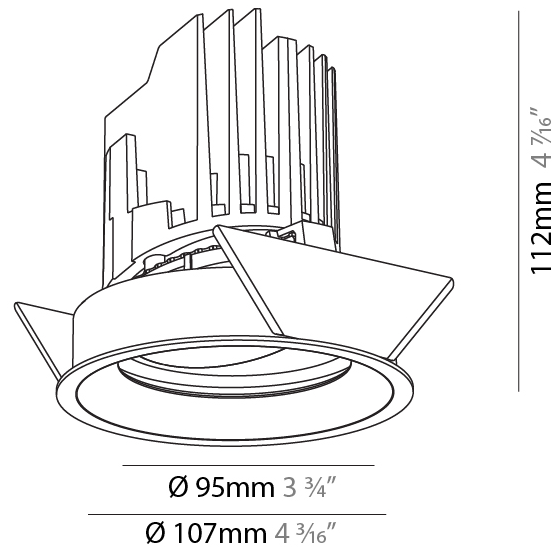

GENERAL

Series: Bioniq
 Subseries: Bioniq Round Adjustable
 Brand: Prolicht
 Division: Architectural
 Mounting Type: Recessed
 Mounting Location: Ceiling
 Subcategory: Downlight

PHYSICAL

Shape: Round
 Diameter (mm): 107
 Diameter (in): 4 3/16
 Height (mm): 112
 Height (in): 4 7/16
 Ceiling Thickness (mm): 10 / 12.5 / 15
 Ceiling Thickness (in): 3/8 or 1/2 or 9/16
 Min. Recessing Depth (mm): 130
 Min. Recessing Depth (in): 5 1/8
 Light Distribution: Adjustable / Downlight
 Weight (kg): 0.47
 Weight (lbs): 1.04
 Fixture Finish: SSR / BKV / CWI / CRY / HAB / LAG / UFT / ITA / RUA / RUR / MIC / FTG / MYG / TWT / LOD / PUS / FRO / FUP / KIA / POP / BLS / SPG / MEY / GOH / GUM / CHC / COM / ABZ / JAG / OBR / MOS / ROR
 Fixture Material: Aluminum Die Cast
 Cut-out Measurements: 98mm / 3 7/8"

OPTICAL

Reflector°: 10
 Optic°: Lens Pack - No Lens
 Adjustability: Rotational 355°; Tilt 30°

RATINGS AND CERTIFICATIONS

Certified By: Certified for North American Standards
 IP rating: IP20

					
98mm 3 7/8"	130mm 5 1/8"	107 15mm 3 3/8" 9/16"	30°	355°	